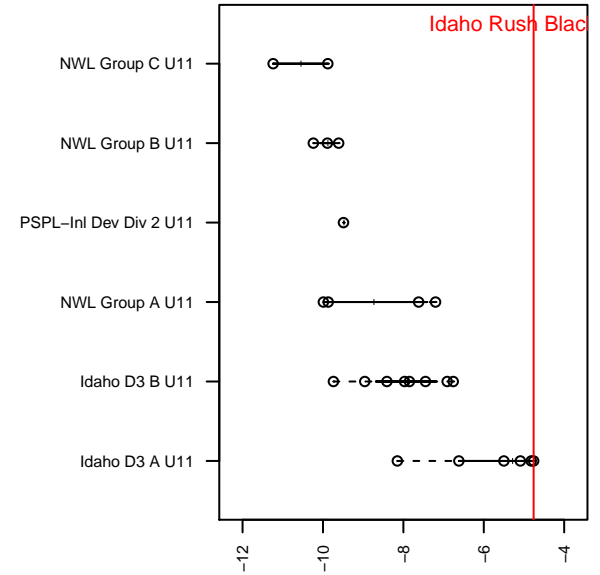

Idaho Rush Black B03

Idaho Rush Soccer
 Boise, ID
 B03 total strength=715
 attack=0.93 defense=0.59
 fall league = Idaho D3 A U11
 spr league = Spr Idaho D3 A U11

alt names used:
 IDAHO RUSH BLACK
 IDAHO RUSH U11 (ID)
 IDAHO RUSH BLACK
 IDAHO RUSH BLACK
 IDAHO RUSH BLACK (ID)

Venues played:
 2014 Idaho D3 A U11
 2014 GEM State Challenge U11B Gold U11
 2014 FC Nova Fall Showcase U11B King
 2014 Spr Idaho D3 A U11

Idaho Rush Black B03
 Dots are actual minus expected GF (blue circles) and GA (red triangles).
 Blue line is smoothed change in attack strength. Red is smoothed change in defense strength.

**attack and defense variance (black dot)
relative to other teams
and top 10 in region**

**attack and defense rating
relative to others at age
and all opponents in last 13 months**

Performance relative to 13 month average